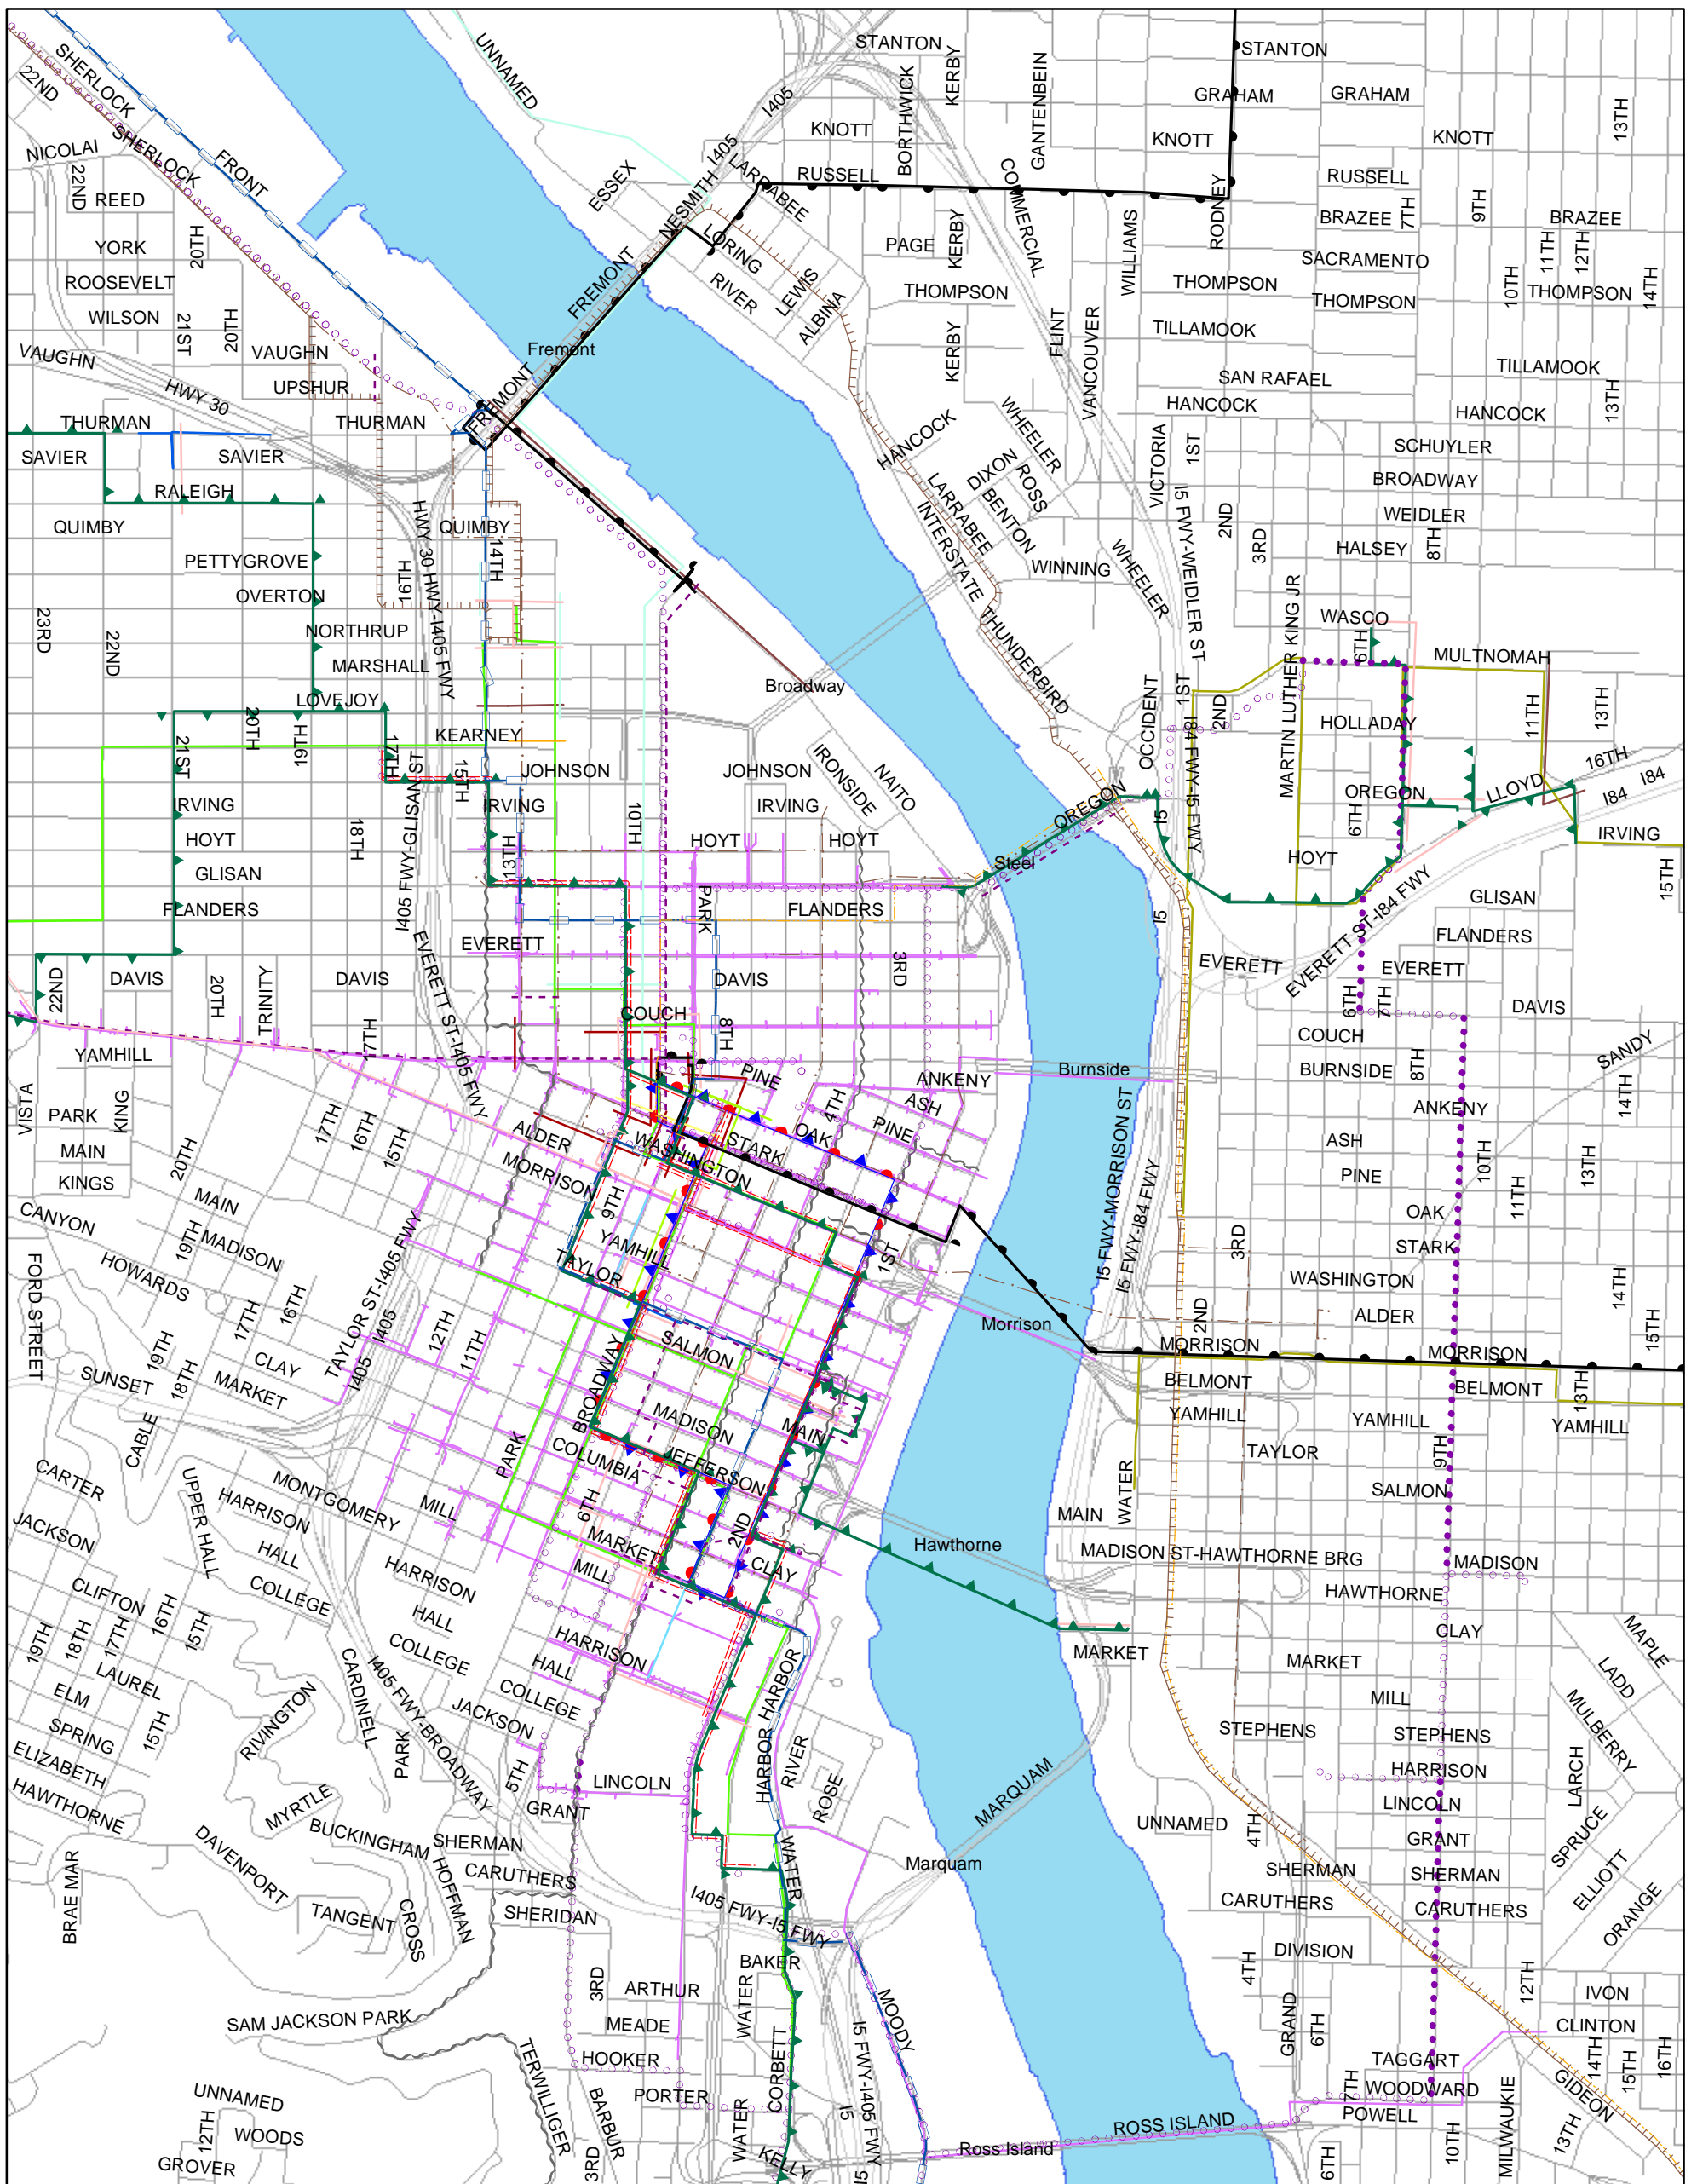

Qwest, Long Distance Providers, and Local Competitive Exchange Carriers in the Central Business District

- Legend**
- 360Networks
 - All Phase
 - AT&T Long Distance
 - Electric Lightwave
 - First Point
 - FTV
 - FirstWorld
 - IXC
 - Level 3
 - MCI Metro
 - McLeod
 - MetroMedia
 - MFS
 - PGB
 - PT Cable
 - Qwest
 - Qwest Vaults
 - Sprint
 - TCG
 - Time Warner Telecom
 - WCI
 - Williams
 - WorldCom
 - XO
 - Metromedia Joint Trench (XO and PGB)
 - Level 3 Joint Trench (Adelphia, All Phase, McLeod, Metromedia, PGB, Williams, XO)

Map is based on as-built drawings and route maps provided by the companies, Street Opening Permit histories from Portland Office of Transportation and reports from both the Multnomah County Bridge Division and the Oregon Utility Notification Center